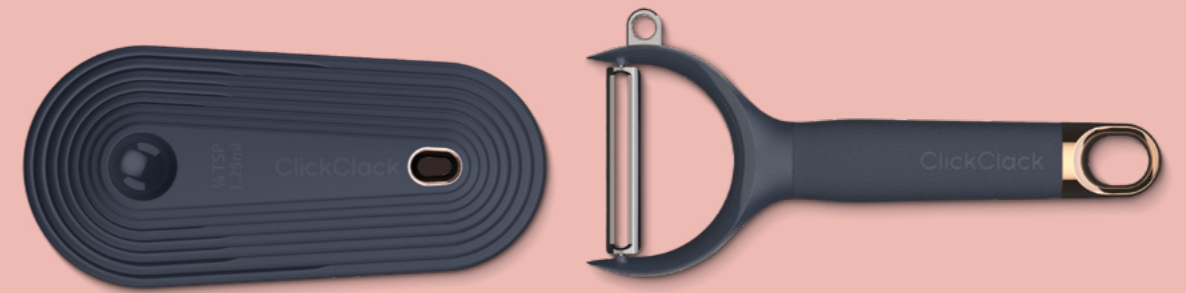

Measure it!

Don't keep us in the drawer, we deserve
pride of place on the bench. We're a
complete set of spoons and cups elegantly
designed with magnetic nesting.
You'll find we always measure up.

Peel it!